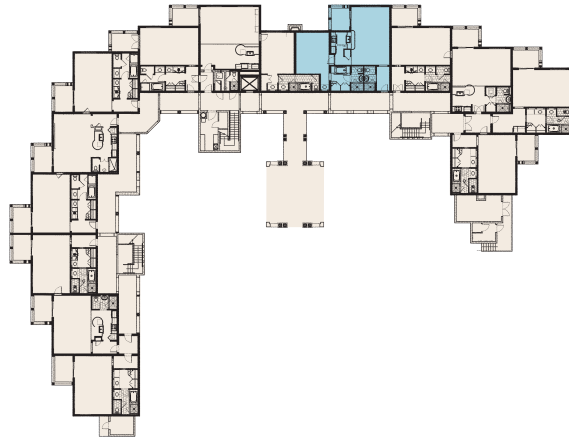

## SINCLAIR— GARDEN LEVEL

DUNE AND OCEAN VIEWS

Atlantic Ocean

MARSH

SEA ISLAND  
BEACH CLUB

\* Square footage is approximate