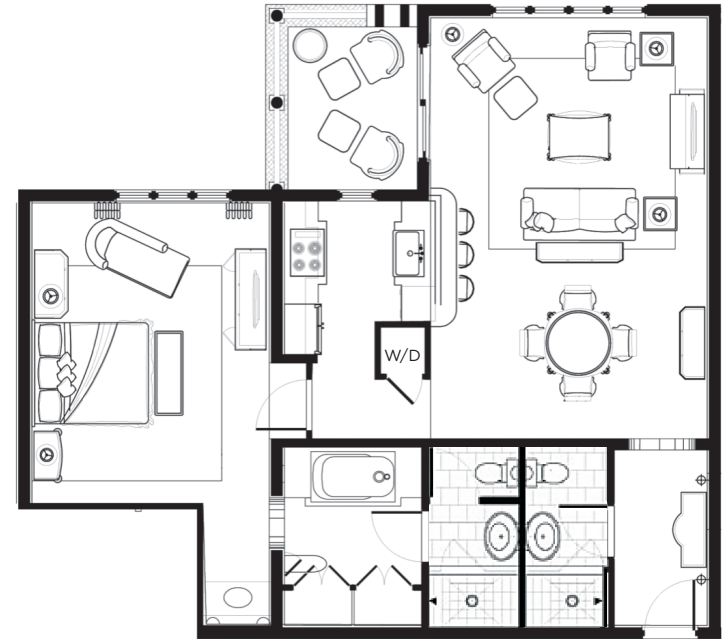

## SINCLAIR— GARDEN LEVEL

DUNE AND OCEAN VIEWS

Atlantic Ocean

MARSH

SEA ISLAND  
BEACH CLUB

\* Square footage is approximate

### AMENITIES

- Fully furnished
- Wi-Fi
- 42" LCD televisions in all rooms
- Fully equipped kitchen
- Washer and dryer
- Double vanities in master bath
- In-room safe
- Easy access to Sea Island beach via boardwalk
- Private pool with whirlpool and grilling area on site
- Access to Cloister Ocean Residences club room
- Private climate-controlled owner storage
- Room service